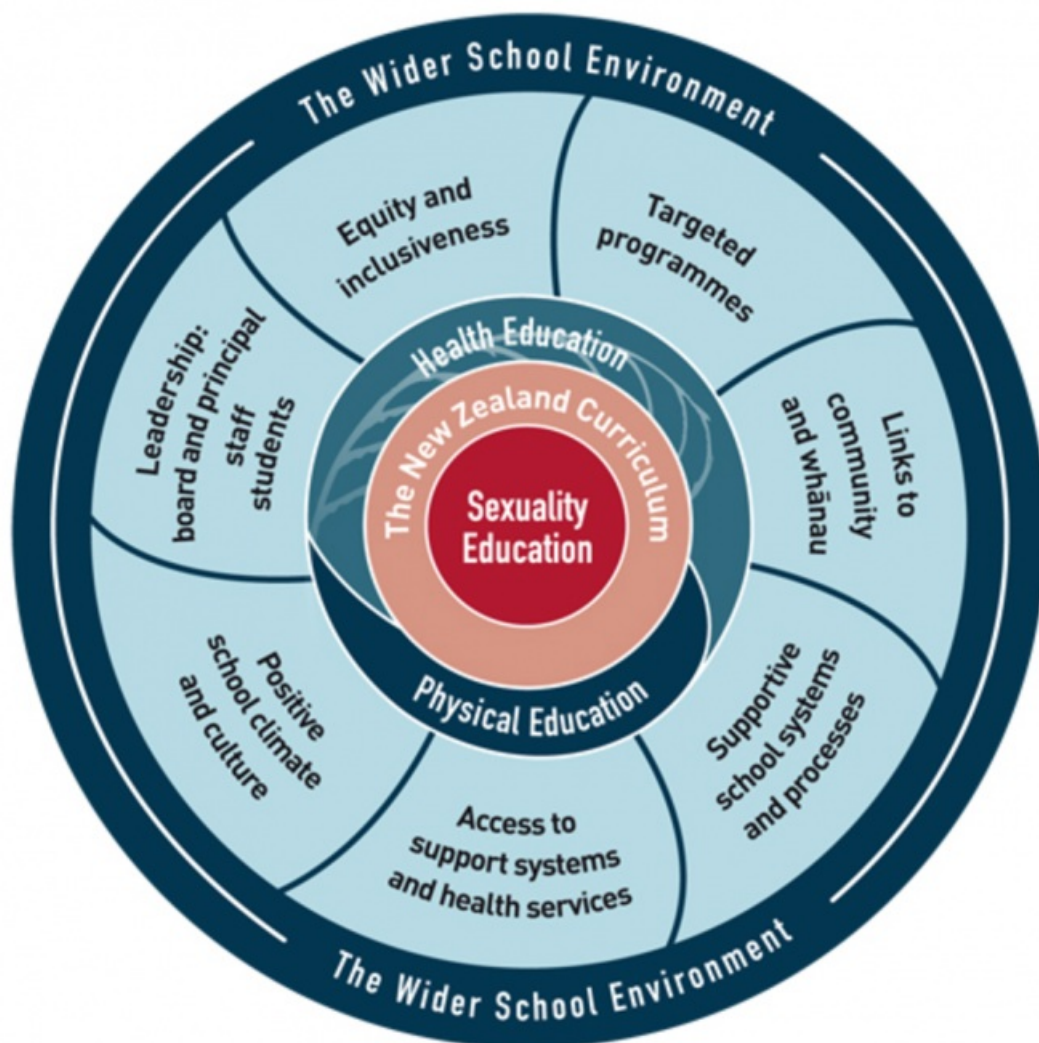

Inclusive Education

From

Guide: [Supporting LGBTQIA+ students](#)

Strategy: [Design inclusive school-wide systems and processes](#)

Suggestion: [Support and resource sexuality and gender education](#)

Date

15 June 2026

Link

inclusive.tki.org.nz/guides/supporting-lgbtqia-students/support-and-resource-sexuality-and-gender-education

---

Align policies to sexuality education guidelines

Source:

Ministry of Education | Te Tāhuhu o te Mātauranga

<https://parents.education.govt.nz/primary-school/learning-at-school/sexuality-education/>

[View full image (976 KB)](#)