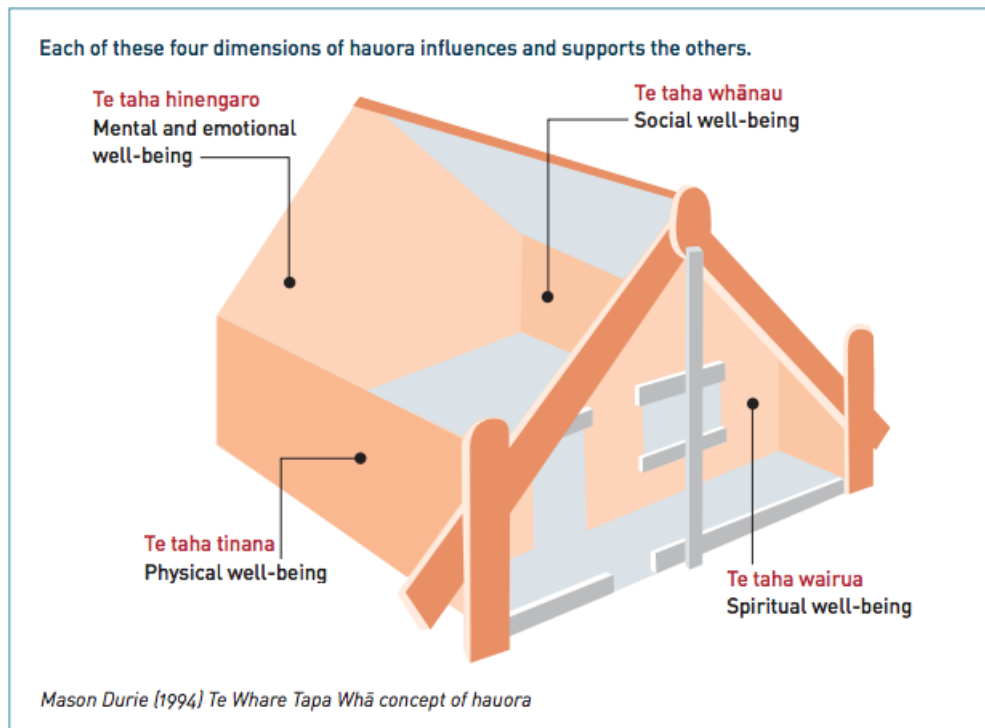

Explore Te Whare Tapa Whā

Source:

Ministry of Education | Te Tāhuhu o te Mātauranga

<https://hpe.tki.org.nz/guidelines-and-policies/relationships-and-sexuality-education/>

[View full image \(74 KB\)](#)

This information was downloaded/printed from the Ministry of Education's website "Inclusive Education". Except where otherwise noted it is Crown Copyright 2018.