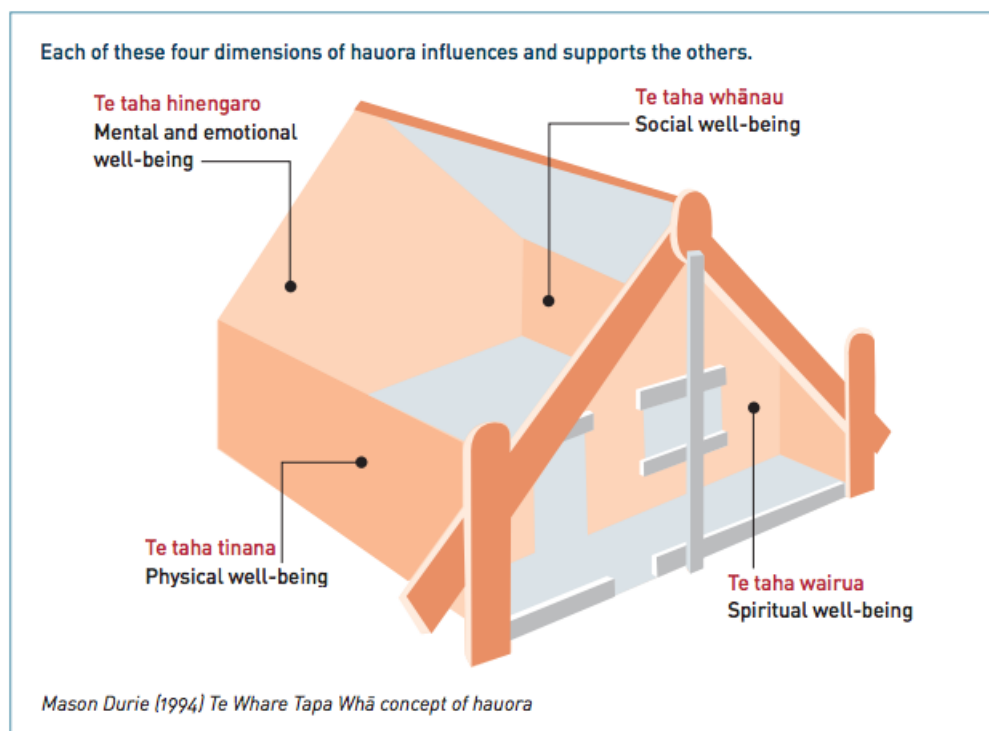

Inclusive Education

From

Guide: [Supporting LGBTQIA+ students](#)

Strategy: [Develop an inclusive classroom and curriculum](#)

Suggestion: [Plan sexuality and gender education years 9-13](#)

Date

16 June 2026

Link

inclusive.tki.org.nz/guides/supporting-lgbtqia-students/plan-sexuality-and-gender-education-years-9-13

Explore Te Whare Tapa Whā

Source:

Ministry of Education | Te Tāhuhu o te Mātauranga

<https://hpe.tki.org.nz/guidelines-and-policies/relationships-and-sexuality-education/>