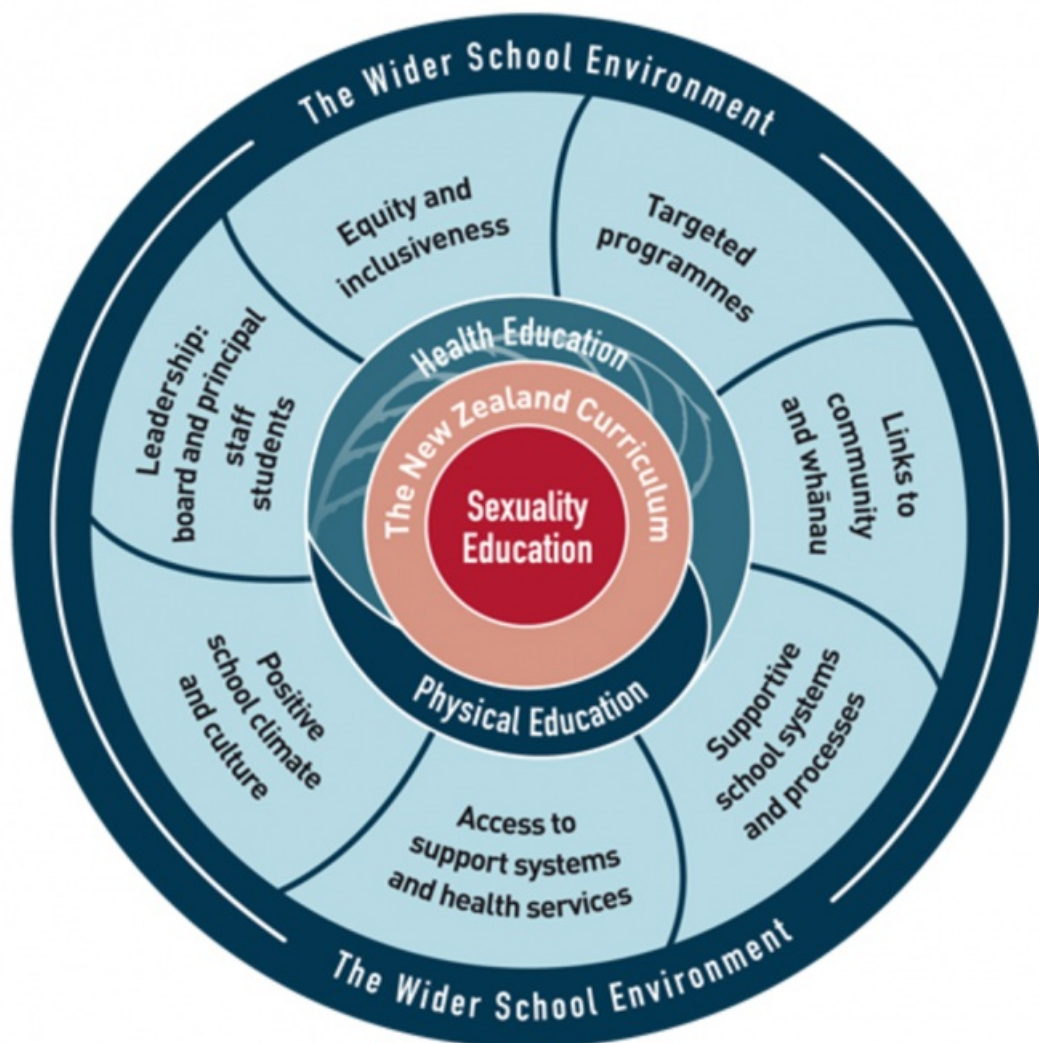

Inclusive Education

From

Guide: [Supporting LGBTIQ+ students](#)

Strategy: [Design inclusive school-wide systems and processes](#)

Suggestion: [Support and resource sexuality and gender education](#)

Date

06 October 2021

Link

inclusive.tki.org.nz/guides/supporting-lgbtiqa-students/support-and-resource-sexuality-and-gender-education

---

Align policies to sexuality education guidelines

Source:

Ministry of Education | Te Tāhuhu o te Mātauranga

<https://parents.education.govt.nz/primary-school/learning-at-school/sexuality-education/>

[View full image (976 KB)](#)