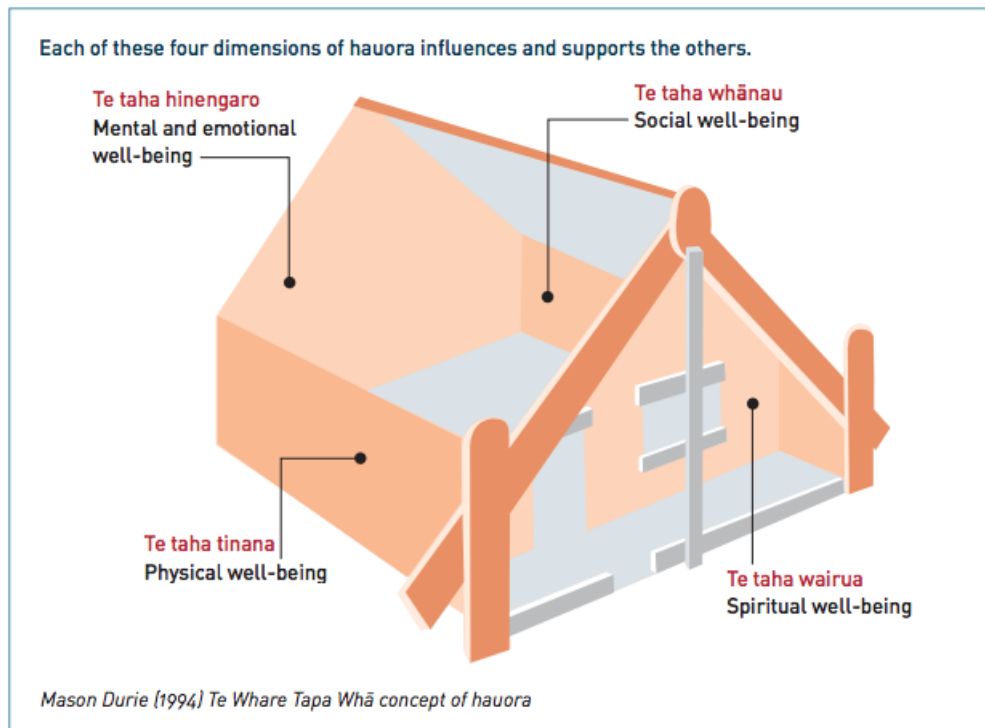

Explore Te Whare Tapa Whā

Source:

Ministry of Education | Te Tāhuhu o te Mātauranga

<http://health.tki.org.nz/Teaching-in-HPE/Policy-guidelines/Sexuality-education-a-guide-for-principals-boards-of-trustees-and-teachers>

[View full image \(74 KB\)](#)

This information was downloaded/printed from the Ministry of Education's website "Inclusive Education". Except where otherwise noted it is Crown Copyright 2018.

Information on the Inclusive Education website is regularly updated so we recommend you check the website version of this information to ensure it remains current.