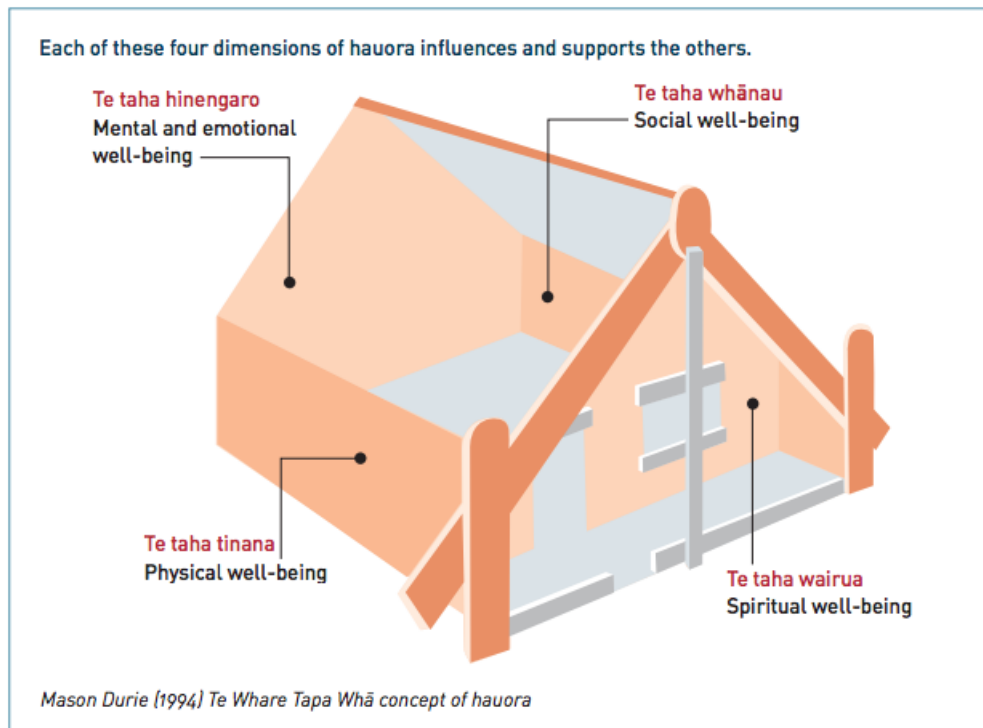

Explore Te Whare Tapa Whā

Source:

Ministry of Education | Te Tāhuhu o te Mātauranga

<http://health.tki.org.nz/Teaching-in-HPE/Policy-guidelines/Sexuality-education-a-guide-for-principals-boards-of-trustees-and-teachers>

[View full image \(74 KB\)](#)

This information was downloaded/printed from the Ministry of Education's website "Inclusive Education". Except where otherwise noted it is Crown Copyright 2018.

Information on the Inclusive Education website is regularly updated so we recommend you check the website version of this information to ensure it remains current.