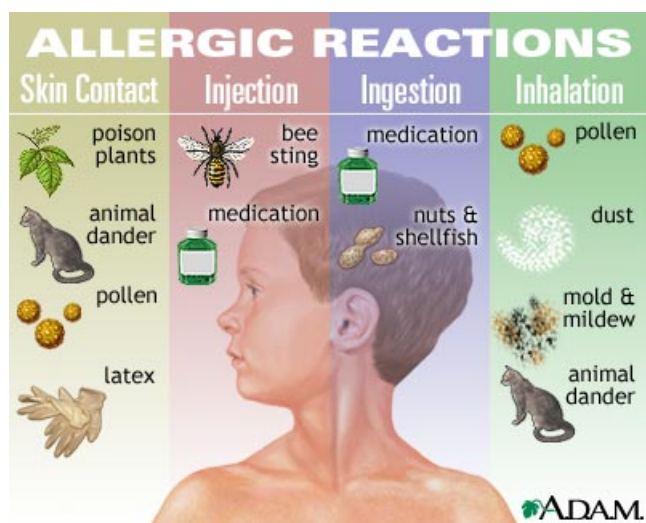

Inclusive Education

From

Guide: [Allergies and learning](#)

Strategy: [Recognise and respond to allergic reactions](#)

Suggestion: [Mild to moderate allergic reactions](#)

Date

19 June 2026

Link

inclusive.tki.org.nz/guides/allergies-and-learning/mild-to-moderate-allergic-reactions

---

Causes of allergic reactions

Source:

[AllergicChild](#)

<http://home.allergicchild.com/allergies/>

[View full image (28 KB)](#)

This information was downloaded/printed from the Ministry of Education's website "Inclusive Education". Except where otherwise noted it is Crown Copyright 2018.

Information on the Inclusive Education website is regularly updated so we recommend you check the website version of this information to ensure it remains current.