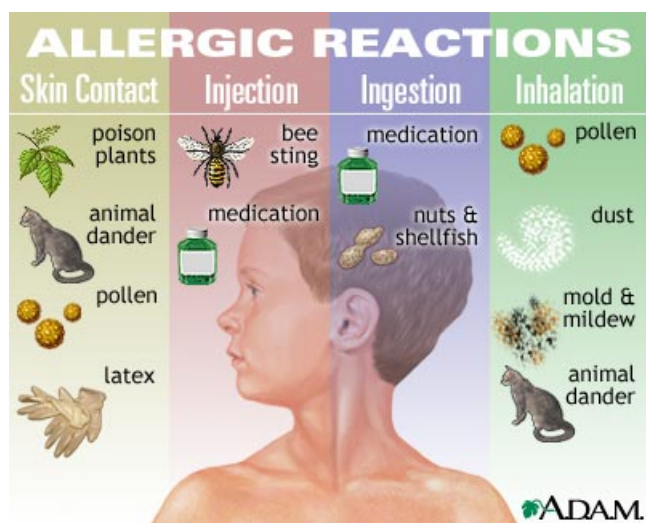

Inclusive Education

From

Guide: [Allergies and learning](#)

Strategy: [Recognise and respond to allergic reactions](#)

Suggestion: [Mild to moderate allergic reactions](#)

Date

25 March 2025

Link

inclusive.tki.org.nz/guides/allergies-and-learning/mild-to-moderate-allergic-reactions

---

Causes of allergic reactions

Source:

[AllergicChild](#)

<http://home.allergicchild.com/allergies/>

[View full image (28 KB)](#)

This information was downloaded/printed from the Ministry of Education's website "Inclusive Education". Except where otherwise noted it is Crown Copyright 2018.

Information on the Inclusive Education website is regularly updated so we recommend you check the website version of this information to ensure it remains current.